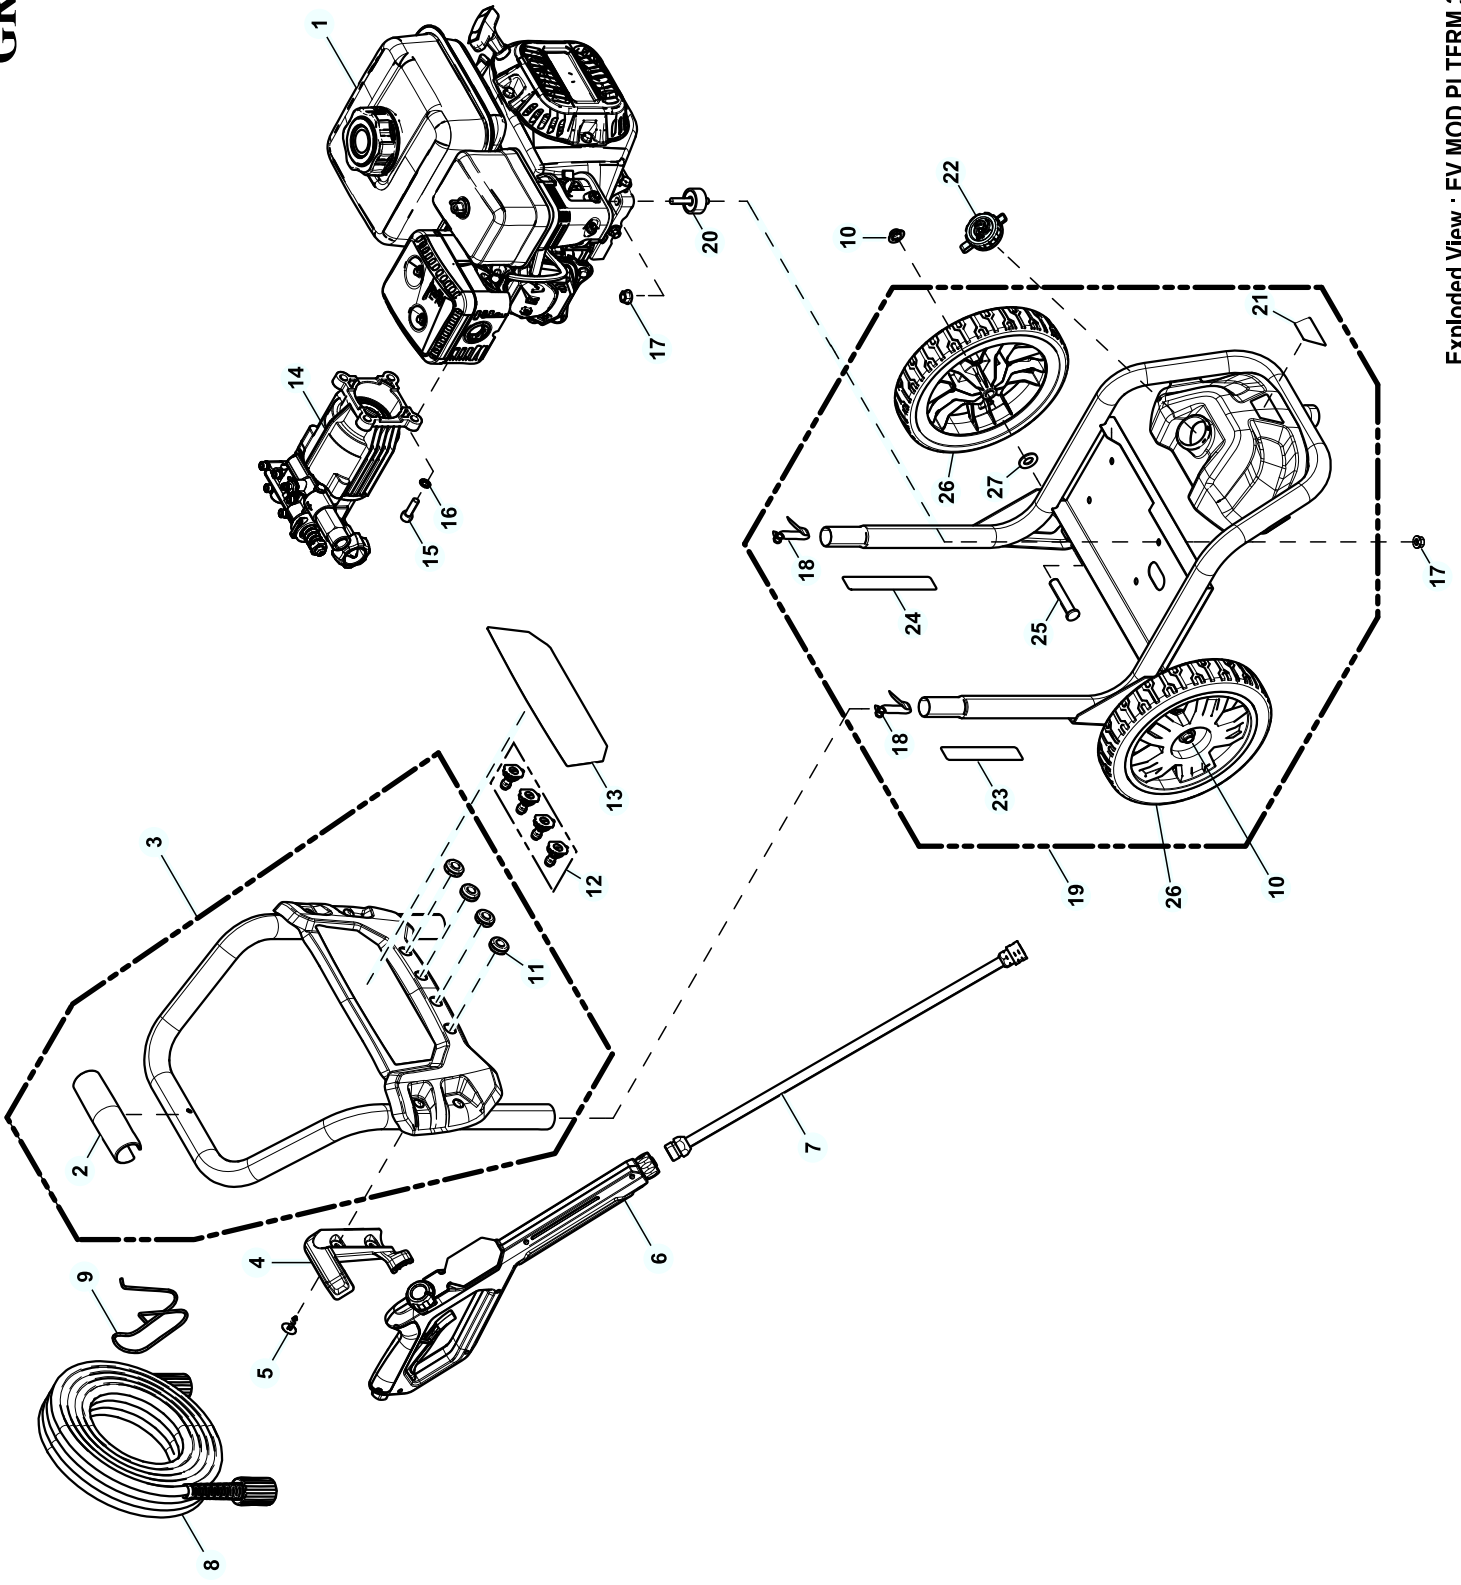

GROUP EV

EXPLODED VIEW: EV MOD PLTFRM 3100PSI THDC**DRAWING #: 10000042086****GROUP EV**

ITEM	PART#	QTY.	DESCRIPTION
1	OK8430	1	ENGINE
2	OL4739	1	HANDLE C-GRIP
3	10000012847	1	HANDLE KIT PW RESI NO DECAL
4	OL6431	1	HOLSTER GUN
5	OJ1449	2	FASTENER RIBBED SHANK CHRSTM T
6	10000009382	1	GUN VP M22 ORANGE WITH ICONS
7	OH9640	1	LANCE ASSY-20" LONG
8	OK0921	1	HOSE 25'X1/4" W/M22 CONN
9	OJ3052	1	HOOK-HOSE
10	OK9974	2	PUSH NUT 1/2
11	OJ3079	4	GROMMET-NOZZLE
12	10000042074	1	KIT-NOZZLE
13	OL4740	1	DECAL NOZZLE BILLBOARD 3100
14	10000037099	1	PUMP AXIAL
15	OJ3315	4	SCREW SHC M8-1.25X25 C8.8 ZP
16	G092479	4	WASHER LOCK M8 RIBBED
17	G067989	8	NUT HEX FL WHIZ M8-1.25
18	OG5442	2	SNAP BUTTON
19	10000027441	1	CRADLE KIT 6821 6822 6823
20	G021217	4	VIB MOUNT
21	OL2091	1	DECAL NO NOT USE BLEACH
22	OK4078A	1	CAP CHEM TANK W/HOSE CUTOUT
23	OJ3374	1	DECAL QUICK START
24	OK6007	1	DECAL QUICK START
25	10000021533	2	PIN AXLE
26	OJ6276	2	WHEEL 10 X 1.75X0.5 DIA
27	G022704	2	WASHER
28	10000044632	1	CHEMICAL HOSE (NOT SHOWN)